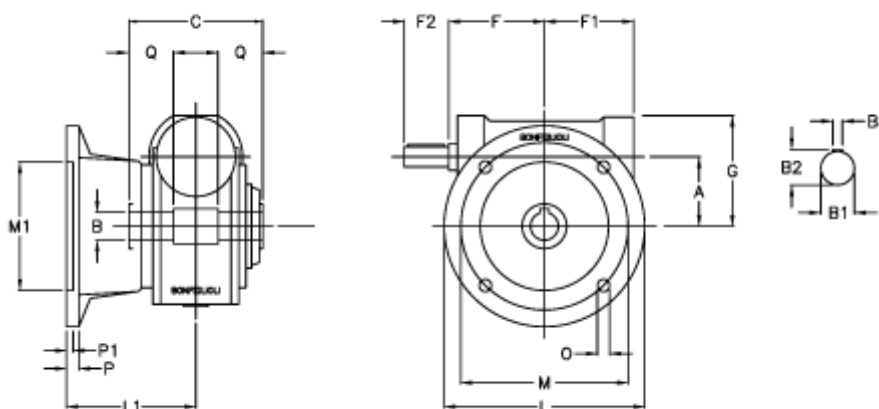

Data Sheet

Article number: 3901130015400

Description: Worm gear with solid input shaft
VF 130F-15-HS

Measures

a	= 130.0	F1 = 154	P = 20
B	= 45	F2 = 60	P1 = 18
B1	= 30	g = 195	Q = 52.5
B2	= 33.0	L = 310	
B3	= 8	L1 = 245.0	
C	= 165	m = 220	
Description	= VF 130F-xx-HS	M1 = 191	
F	= 160.0	O = 16.0	